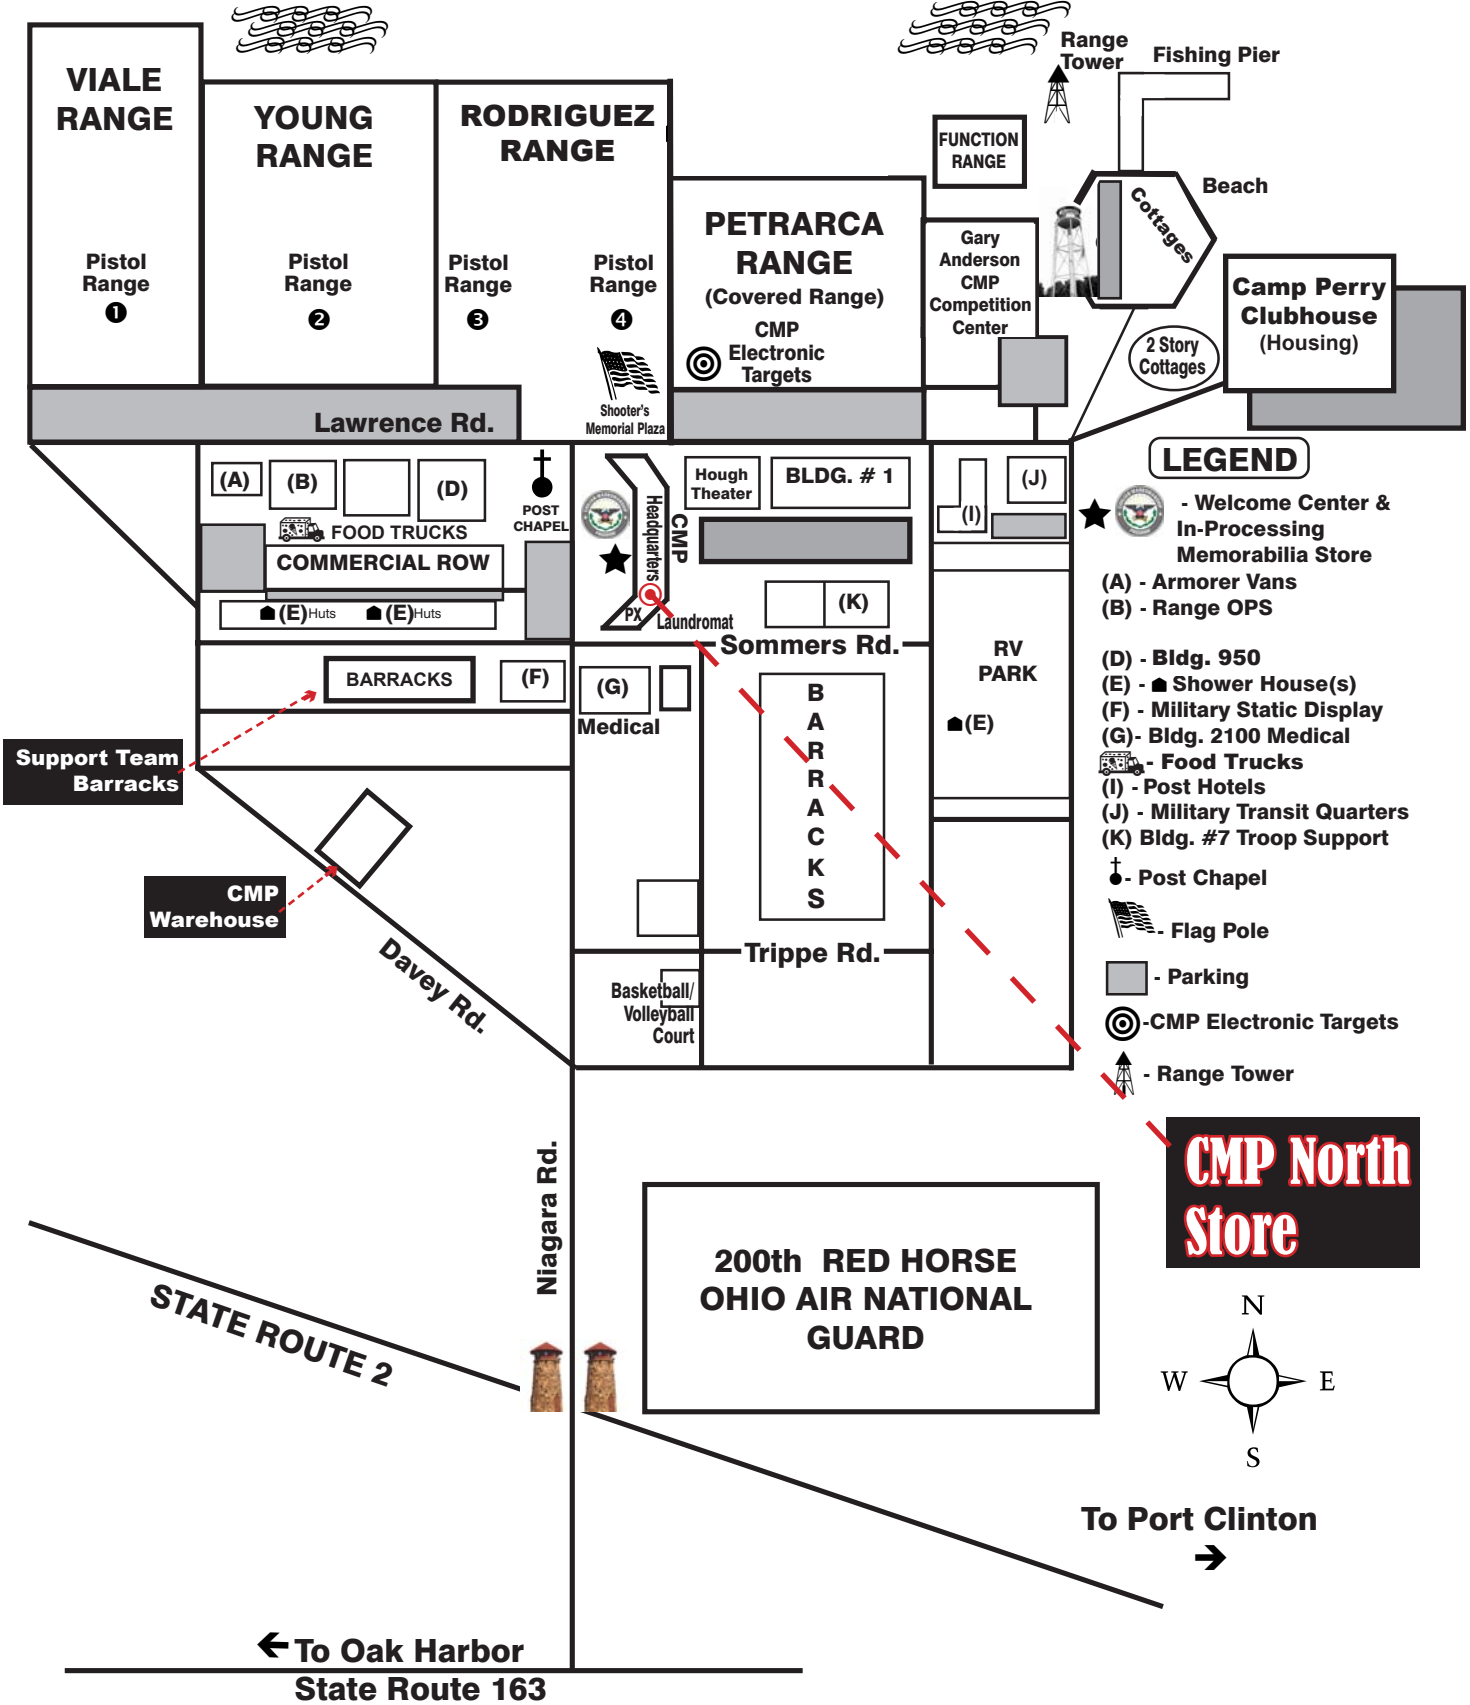

LAKE ERIE

LAKE ERIE

LEGEND

- Welcome Center & In-Processing Memorabilia Store
- (A) - Armorer Vans
- (B) - Range OPS
- (D) - Bldg. 950
- (E) - Shower House(s)
- (F) - Military Static Display
- (G) - Bldg. 2100 Medical
- Food Trucks
- (I) - Post Hotels
- (J) - Military Transit Quarters
- (K) Bldg. #7 Troop Support
- Post Chapel
- Flag Pole
- Parking
- CMP Electronic Targets
- Range Tower

CMP North Store

To Port Clinton →

← To Oak Harbor
State Route 163