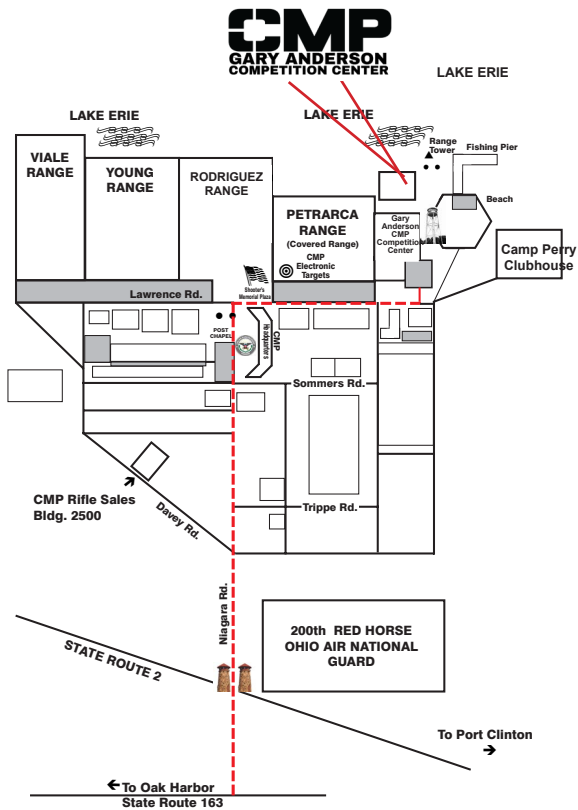

Map

Information

How to Enter: No pre-registration required — simply stop by the range, and our friendly Front Desk staff will be happy to get you registered!

Equipment: A Sporter rifle rental is included with your match entry. Competitors may also choose to shoot a Precision Air Rifle, Air Pistol, or AiR-15 Air Rifle, or rent an AiR-15 upper for an additional \$5 fee. If renting an AiR-15 upper, please confirm compatibility with your rifle beforehand. Personal air guns are welcome but must not exceed 600 FPS. Shooting mats, blocks, and rests are provided on the range.