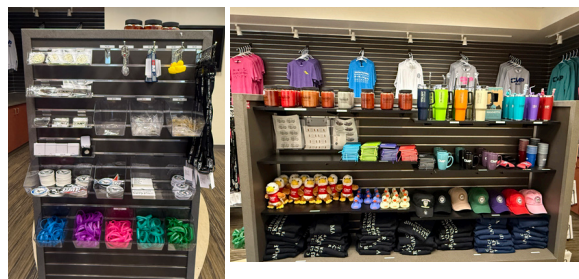

\$15 Per Entry - Includes AiR Rental

Rifle Permitted: AiR-Type
Cash Prizes - Based on Entrants
The AiR-15 Challenge is a 40 shot re-entry match.

Range Store

Be sure to check out our Range Store for shooting supplies, shirts and collectables.