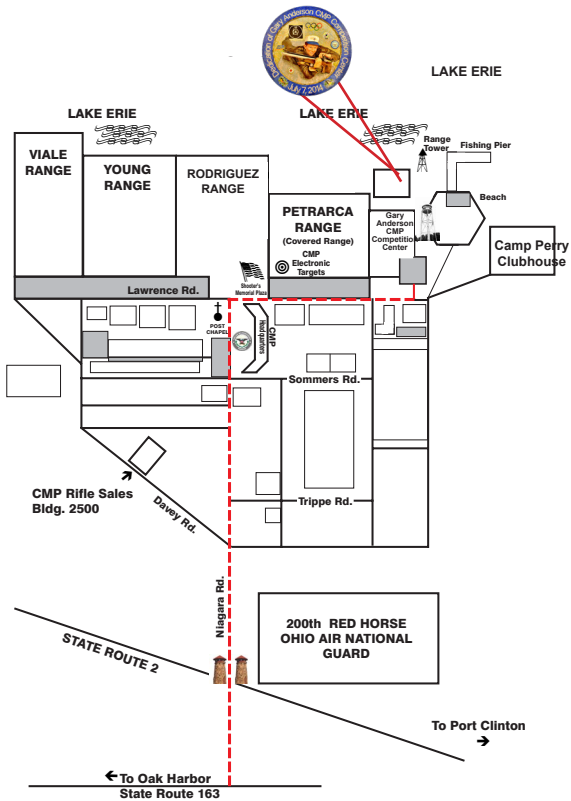

Map

Information

How to Enter- All entries are handled at our Front Desk.

Equipment- Sporter rifle come with your entry. Precision air rifles, AiR-15 air rifles, AiR-15 Uppers and Air Pistols are available for rent for \$5.00. Please note: not all lowers fit our Uppers. Competitors may bring their own air Rifle & Air Pistols that shoot no more than 600 FPS. Shooting mats, blocks and rests are on the range.