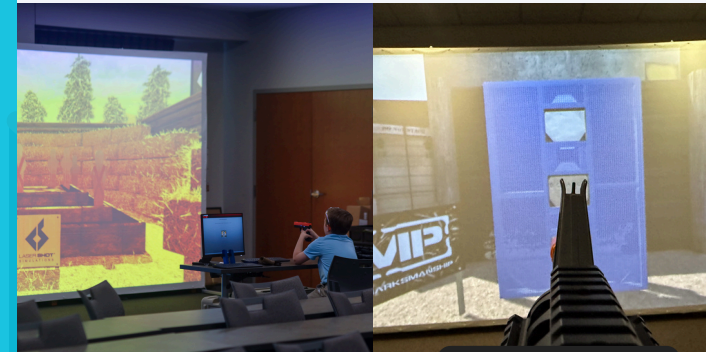

LASER SHOT SIMULATORS

Using innovative video gaming technology and safe, modified firearms – experience authentic training through hundreds of scenarios in an exciting and entertaining environment with our Laser Shot simulators! Choose rifle, pistol or shotgun modes. Pay per play or rent by the hour!

SIMULATOR