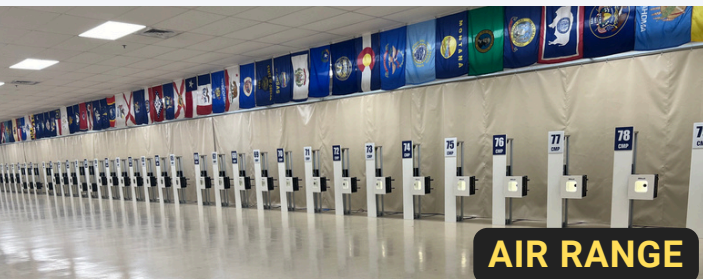

# ABOUT THE JLCCC

The Judith Legerski CMP Competition Center (JLCCC) includes an open reception and common area, classroom and a CMP retail store. Display cases, iconic magazine covers & vintage photos in the common areas and classroom, leading to an 80-point air gun range. The facility also holds indoor simulators.