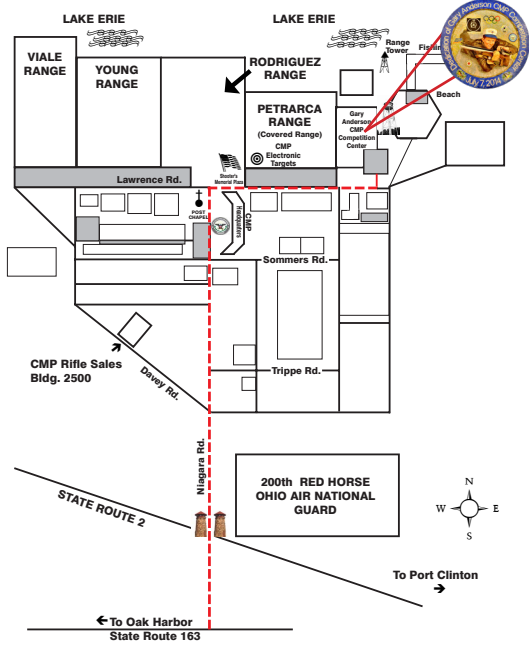

Map

Information

How to Enter- Entries in all National Match Air Gun Events are welcome anytime the range is open (see schedule).

Equipment- The CMP offers a selection of air rifles and air pistols for rent for an additional fee of $5.00. Sporter Air Rifles are no extra charge as well as shooting mats, blocks and rests. Competitors may bring their own air rifle or air pistols that shoot no more than 600FPS. Please bring your own fill adapters.

Air-15 Air Rifle- The CMP has full Air-15's and uppers that should fit on your lower. Shooters may rent one of these rifles or uppers for $5.00.

Air- Compressed air is available at the range for anyone who needs to fill cylinders. Please bring your own fill adapters. CMP range staff will fill cylinders.

Pellets- Pellets are available for purchase at our Gary Anderson CMP Competition Center store. If you have .177 Flat ended match type pellets, they are permitted.

Rules- The **National Matches Air Gun Events** are governed by the ISSF Air Rifle and Pistol Rules found at <http://www.issf-sports.org/theissf/rules.ashx>. **No Scopes Allowed.**